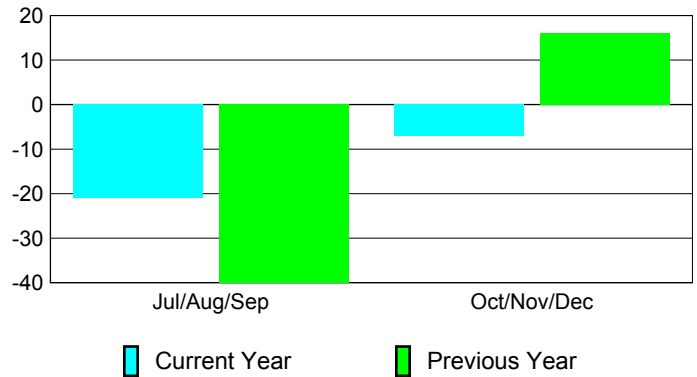

Comparison of Membership Gain/Loss

Current Year Compared to the Previous Year