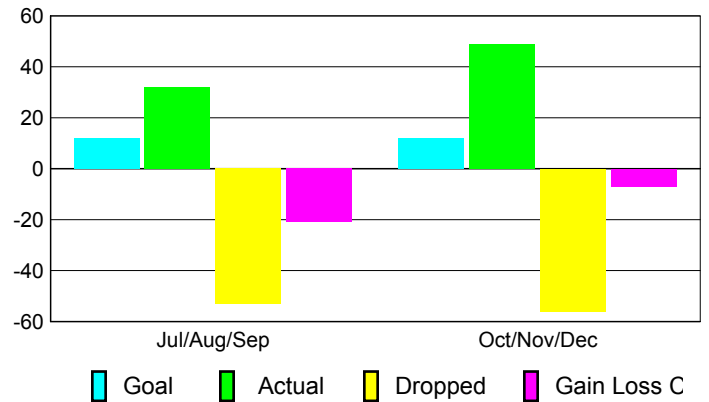

### YTD Status Quo Clubs 2010-2011

Status Quo Clubs Compared to Status Quo Members

## MEMBERSHIP

Membership Results  
2010-2011

Membership  
2009-2010

Month	Net Memb Goal	Actual New Memb	Actual Dropped Memb	Gain/ Loss of Memb	Gain/ Loss of Memb
Jul/Aug/Sep	12	32	-53	-21	-40
Oct/Nov/Dec	12	49	-56	-7	16
<b>Totals</b>	<b>24</b>	<b>81</b>	<b>-109</b>	<b>-28</b>	<b>-24</b>

### Membership Results 2010-2011

Goal, New, Dropped, Gain/Loss

### Comparison of Membership Gain/Loss

Current Year Compared to the Previous Year